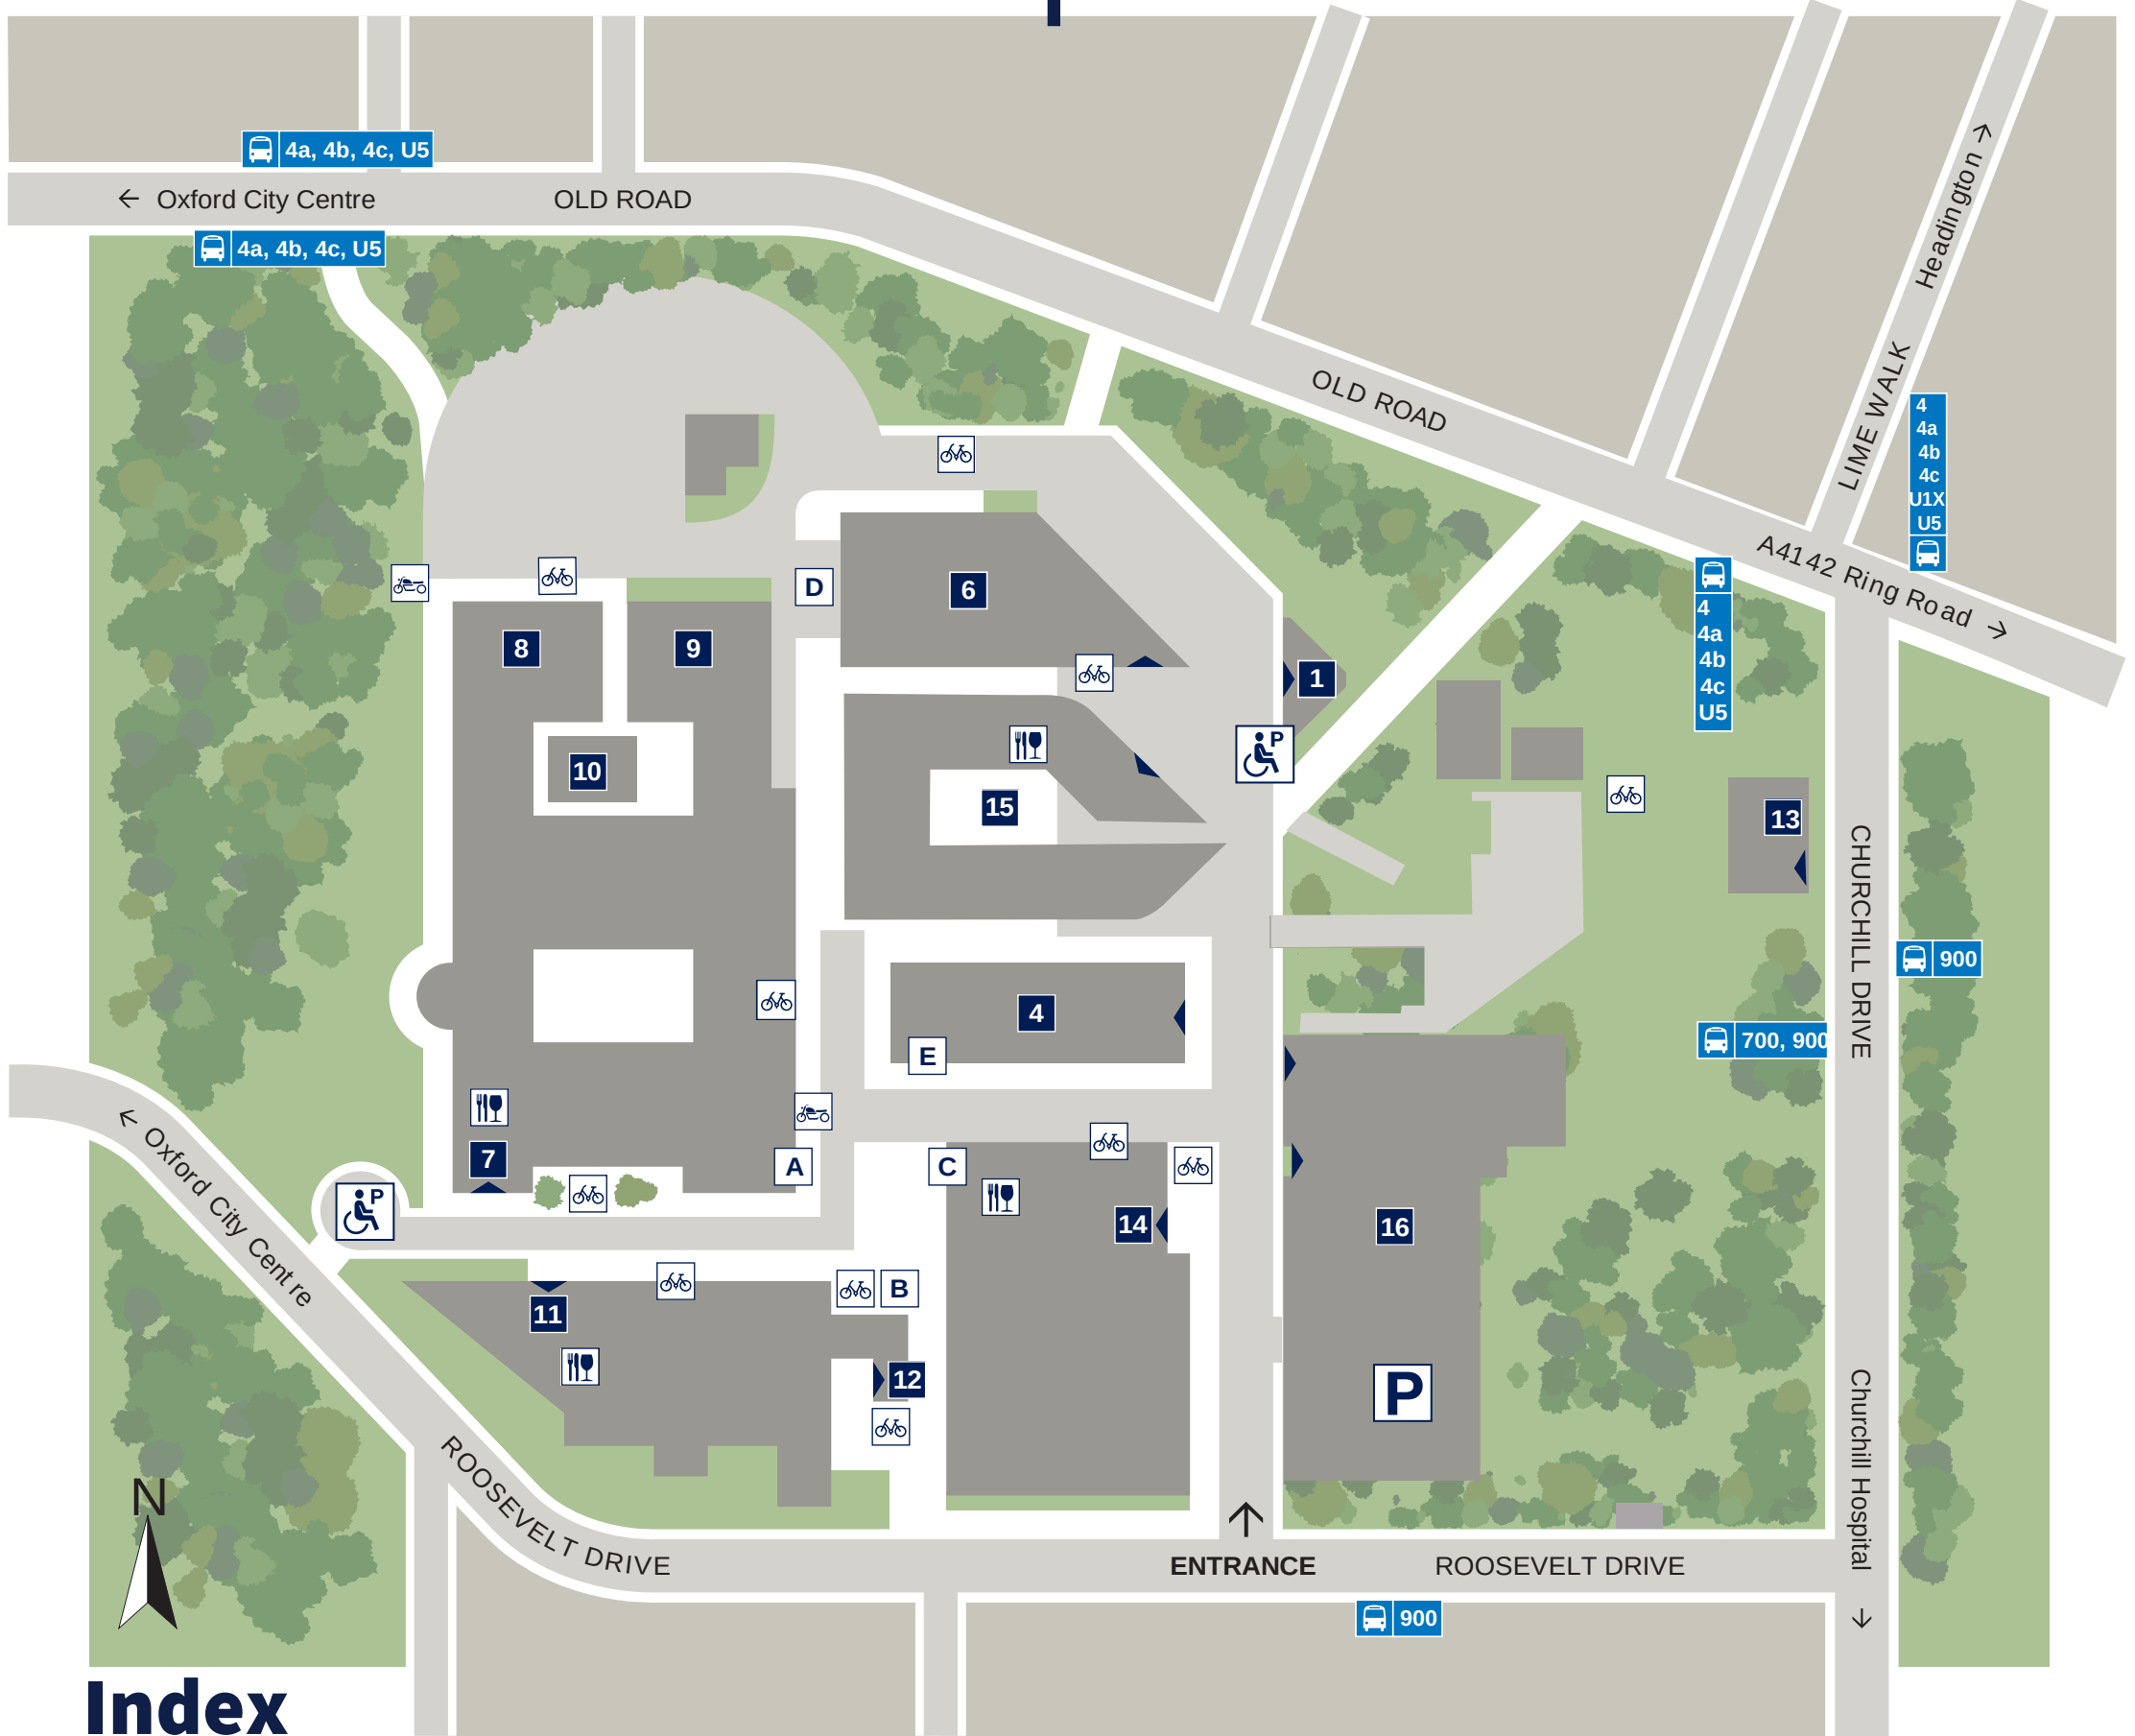

Old Road Campus

Index

- 1** Nursery
- 3** Site Security Services
- 4** Kennedy Institute
- 6** NDM Research Building
Target Discovery Institute
Centre for Tropical Medicine and Global Health
- 7** Henry Wellcome Building for Genomic Medicine
- 8** Henry Wellcome Building for Molecular Physiology
Offices of the Nuffield Professor of Medicine
ENTRANCE VIA BUILDING 7
- 9** Henry Wellcome Building for Particle Imaging
ENTRANCE VIA BUILDING 7
- 10** Quad Offices
ENTRANCE VIA BUILDING 7
- 11** Richard Doll Building
Cancer Epidemiology Unit
Clinical Trial Service Unit
National Perinatal Epidemiology Unit
Regius Professor
- 12** Old Road Campus Estates Annexe

- 13** MSD IT Services
- 14** Old Road Campus Research Building
Department of Oncology
CRUK/MRC Oxford Institute for Radiation Oncology
Institute of Biomedical Engineering
Jenner Institute
Bodleian Knowledge Centre (Library Services)
Ludwig Institute for Cancer Research
Structural Genomics Consortium
Nuffield Department of Surgical Sciences
- 15** BDI
Nuffield Department of Population Health
- 16** Innovation Building
Car Park
Site Security Services

Loading Bays and Delivery

- A** Wellcome Trust Centre for Human Genetics
- B** Richard Doll Building
- C** Old Road Campus Research Building
- D** NDM Research Building
- E** Kennedy Institute
-  Cycle Racks  Motor Bike Parking
-  Café
-  Entrances 420.0